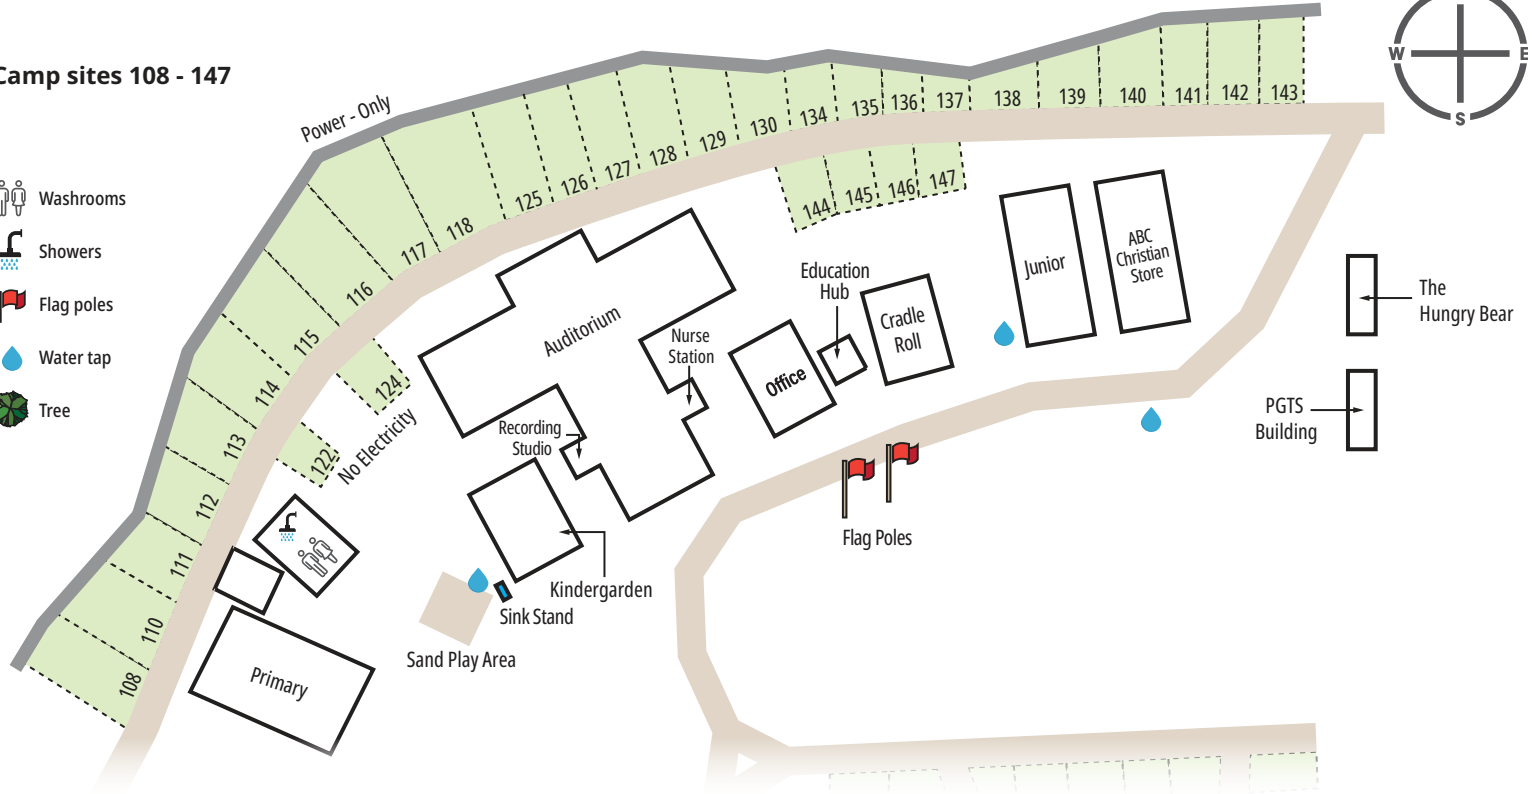

# NORTH CAMPING AREA

Camp sites 108 - 147

-  Washrooms
-  Showers
-  Flag poles
-  Water tap
-  Tree

**Please Note:** Not all sites are shown on the map and sites may change due to camp needs or natural causes (e.g. fallen tree).